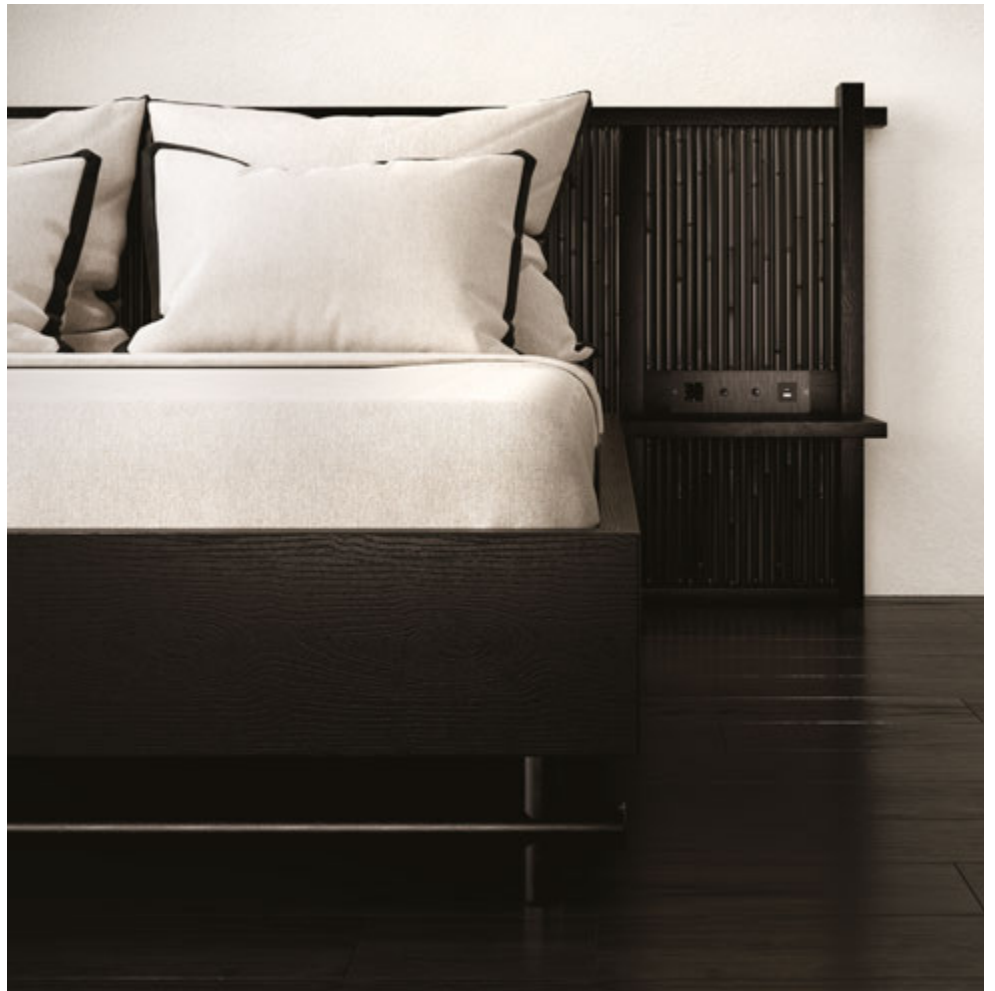

N.05

SIGNED, SERIAL NUMBER *and* CERTIFICATE
of AUTHENTICITY

BAMBOE BED

I-BLACK MATTE OAK + BLACK BAMBOO

GUILTY PLEASURE COLLECTION

Limited Edition [30]

YEAR	2024
DEPTH	220 CM
WIDTH	280 CM
HEIGHT	110 CM

BURÉAU